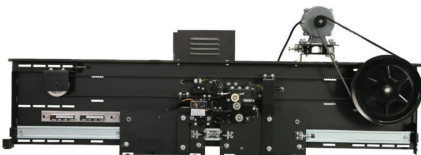

Always there For all brands